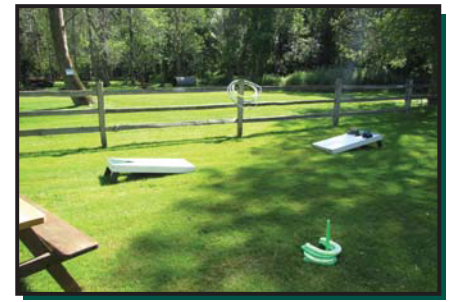

**BROADWAY
DRIVING RANGE &
MINIATURE GOLF**

A division of Buffalo Crown Vending, Inc.

**4367 Broadway
Depew, New York 14043
(716) 683-2403**

www.BroadwayDrivingRange.com

Event Packages for our 11,000 sq ft "Party Corral"

A deposit is required at time of booking • Parties may be rescheduled due to inclement weather

PACKAGE 1

Minimum 12 guests.

Includes Pizza:

$31.00 per person
+ tax.

**Additional Food
Items, Pricing
on Request.**

- ❖ **Private Use** of our 11,000 sq ft Party Corral with Picnic Shelter for **3 hours**
- ❖ Invitations
- ❖ 18 Holes of Miniature Golf
- ❖ Pizza
- ❖ Snack Bag
- ❖ Cold Beverage
- ❖ Ice Cream

- ❖ Group Photo
- ❖ Corn Toss
- ❖ Football Toss
- ❖ Soccer Kick
- ❖ Target Game
- ❖ Plates, Utensils & Napkins
- ❖ Setup and Cleanup

Additional food, ice cream and beverages are also available at an added cost for non-participants

Customized Event Packages are also Available

*for Corporate Events, Adult & Youth Outings, Field Trips,
Family Gatherings, Birthday Parties, Fundraisers & Tournaments.*

PACKAGE 2

Minimum 12 guests.

$13.50 per person.

- ❖ **Private Use** of our 11,000 sq ft Party Corral with Picnic Shelter for **3 hours**
- ❖ Invitations
- ❖ 18 Holes of Miniature Golf
- ❖ Group Photo
- ❖ Setup and Cleanup

You may supply your own food, beverages, decorations etc.

OPTIONAL ADD-ONS

Sales tax will be added where applicable

- ❖ (12) Wallet Size Group Photos **$8.00**
- ❖ Driving Range **$1.00 off**
  Discount per basket
- ❖ Mini Golf Replay **$2.95 each**
- ❖ Gas Grill **$20.00**
- ❖ Make Your Own Sundae **$5.75 each**
- ❖ Ice Cream Cup **$3.15 each**
- ❖ Party Pizza - *(Package 1 ONLY)* **$48.75 each**
- ❖ Large Pizza - *(Package 1 ONLY)* **$31.68 each**
- ❖ 2 Liter Beverage - *(Package 1 ONLY)* **$4.00 each**
- ❖ Additional Food Items **Pricing on Request**
- ❖ Additional Hour Beyond 3 Hours **$30.00 each**
  (if available)

MINIATURE GOLF ONLY - Minimum of 10 People - $9.00 per person