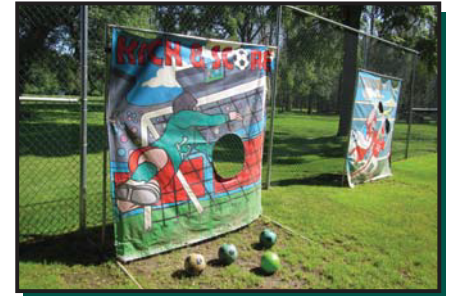

**BROADWAY
DRIVING RANGE &
MINIATURE GOLF**

A division of Buffalo Crown Vending, Inc.

**4367 Broadway
Depew, New York 14043
(716) 683-2403**

www.BroadwayDrivingRange.com

Event Packages for our 11,000 sq ft "Party Corral"

- ❖ **Private Use** of our 11,000 sq ft Party Corral with Picnic Shelter for **3 hours**
- ❖ Invitations
- ❖ 18 Holes of Miniature Golf
- ❖ Pizza
- ❖ Snack Bag
- ❖ Cold Beverage
- ❖ Ice Cream

- ❖ Group Photo
- ❖ Corn Toss
- ❖ Football Toss
- ❖ Soccer Kick
- ❖ Target Game
- ❖ Plates, Utensils & Napkins
- ❖ Setup and Cleanup

PACKAGE 2

Minimum 12 guests.

\$13.50 per person.

- ❖ **Private Use** of our 11,000 sq ft Party Corral with Picnic Shelter for **3 hours**
- ❖ Invitations
- ❖ 18 Holes of Miniature Golf
- ❖ Group Photo
- ❖ Setup and Cleanup